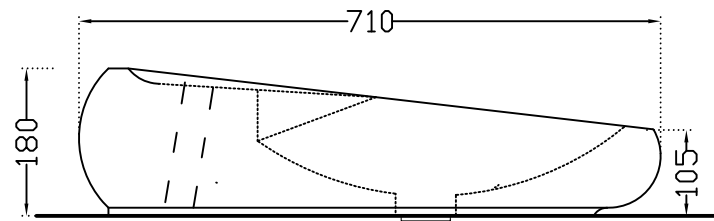

TOP VIEW

FRONT VIEW

	Jaquar Group	
	Global Headquarters Plot No. 3, Sector- M-11, IMT Manesar Gurgaon, NCR - 122050, India E-mail : Sales: support@jaquar.com Customer Service : service@jaquar.com	
	ITEM CODE	KAS-WHT-49931
	ITEM TYPE	TABLE TOP BASIN
ITEM SIZE	710x460x180 mm	
ALL DIMENSIONS ARE IN MM. (TOLERANCE ± 5 MM)		